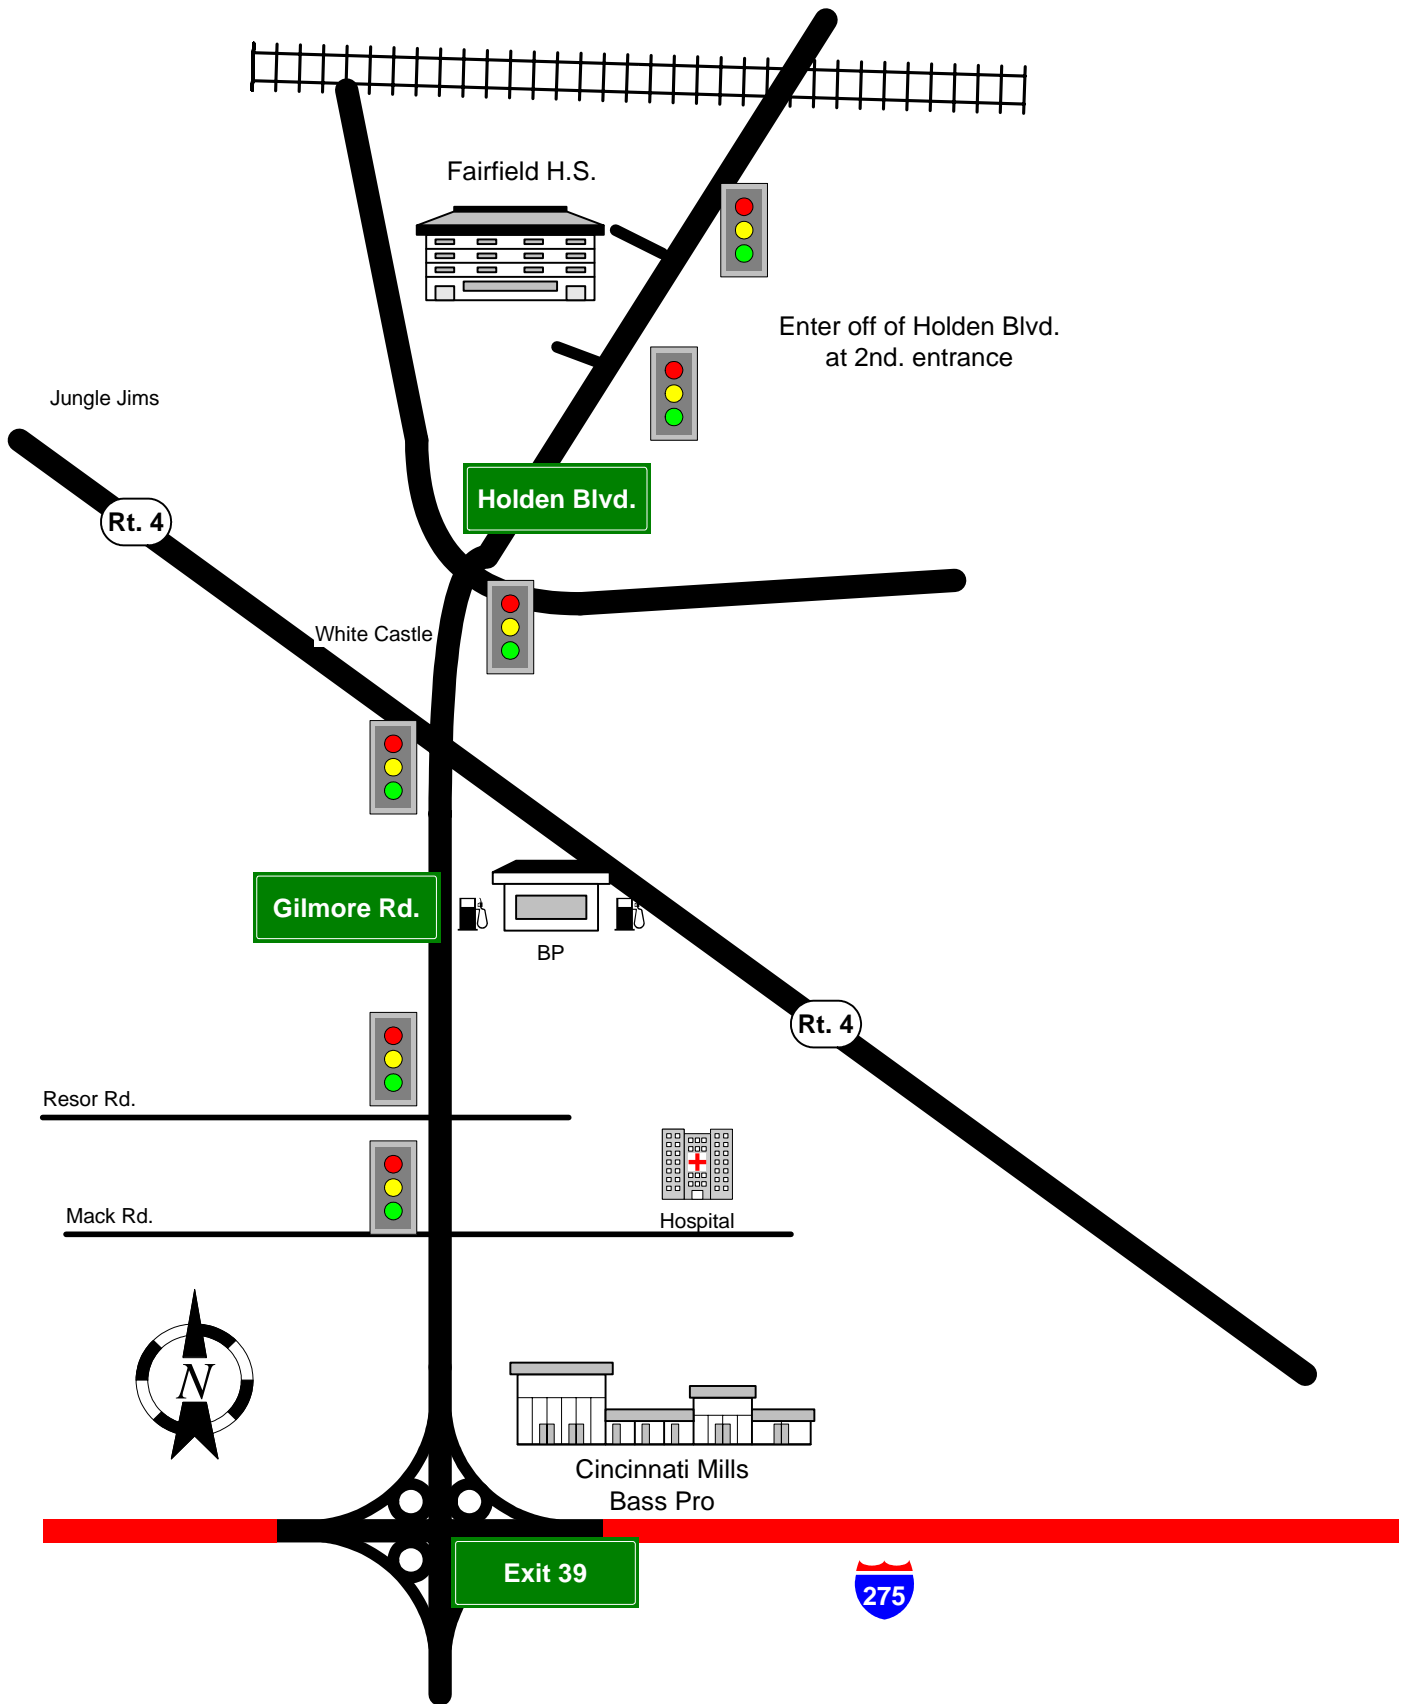

# Directions to Fairfield High School:

I 275 to Exit 39 (Greenhills/Forest Park Exit) at Cincinnati Mills Mall  
North approximately 2 miles to Route 4 (BP on the corner)  
Straight through the light, straight 1/4 mile  
Fairfield H.S. on left (large building on hill)